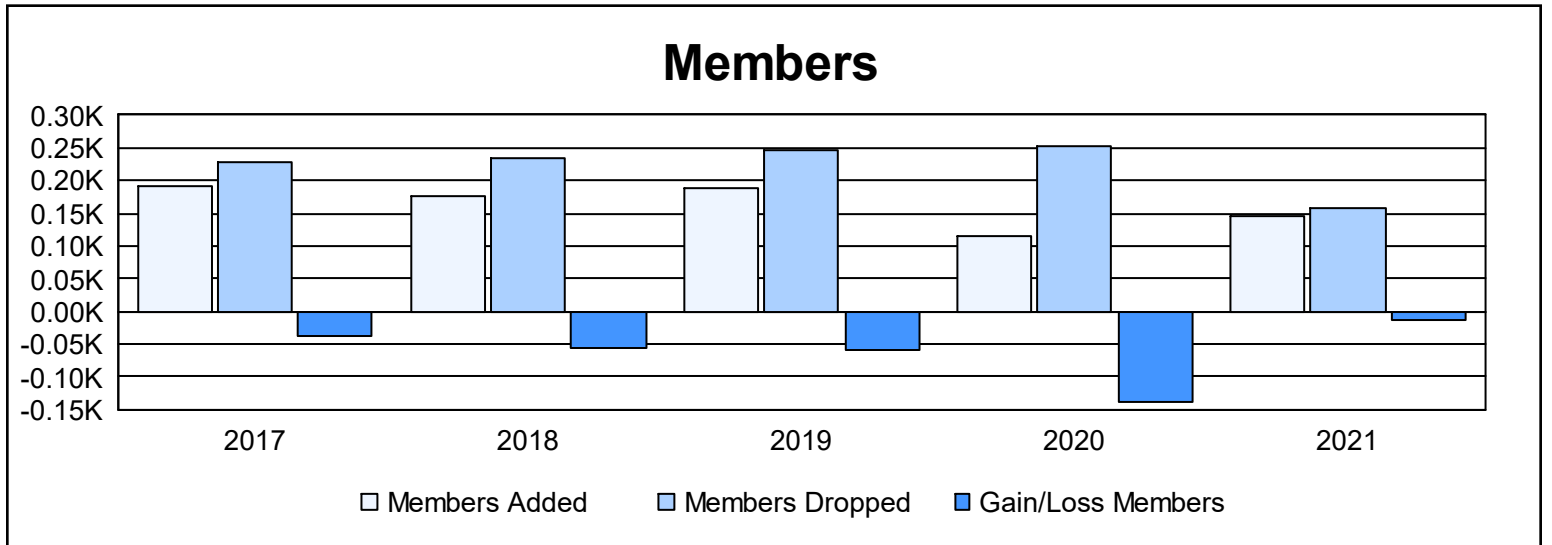

Year	New Clubs	Dropped Clubs	Gain/ Loss Clubs	New Members	Charter Members	Reinstate Members	Transfer Members	Total Member Added	Total Members Dropped	Gain/ Loss Members
2016-2017	1	1	0	153	21	8	9	191	229	-38
2017-2018	0	0	0	159	1	16	1	177	233	-56
2018-2019	0	3	-3	142	6	19	20	187	245	-58
2019-2020	0	4	-4	81	4	17	14	116	253	-137
2020-2021	1	4	-3	70	28	35	12	145	157	-12
<b>Average</b>	<b>0</b>	<b>2</b>	<b>-2</b>	<b>121</b>	<b>12</b>	<b>19</b>	<b>11</b>	<b>163</b>	<b>223</b>	<b>-60</b>

### Membership Composition June 2021 Cumulative