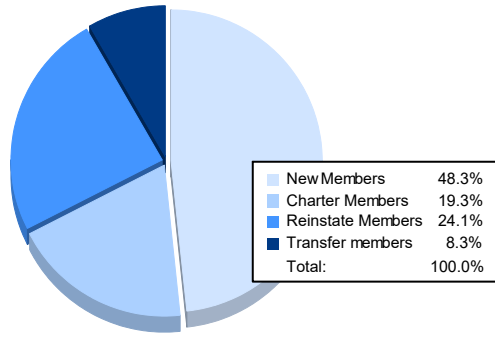

Year	New Clubs	Dropped Clubs	Gain/ Loss Clubs	New Members	Charter Members	Reinstate Members	Transfer Members	Total Member Added	Total Members Dropped	Gain/ Loss Members
2016-2017	1	1	0	153	21	8	9	191	229	-38
2017-2018	0	0	0	159	1	16	1	177	233	-56
2018-2019	0	3	-3	142	6	19	20	187	245	-58
2019-2020	0	4	-4	81	4	17	14	116	253	-137
2020-2021	1	4	-3	70	28	35	12	145	157	-12
<b>Average</b>	<b>0</b>	<b>2</b>	<b>-2</b>	<b>121</b>	<b>12</b>	<b>19</b>	<b>11</b>	<b>163</b>	<b>223</b>	<b>-60</b>

### Membership Composition June 2021 Cumulative

### Gender Composition June 2021 Cumulative