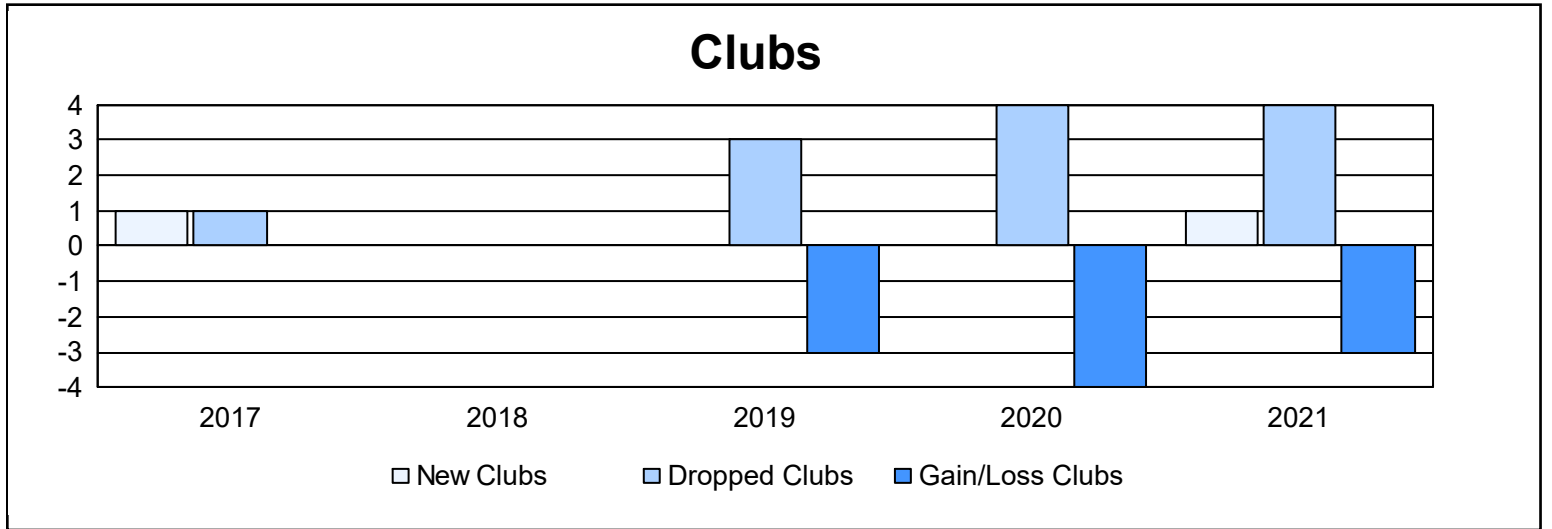

Year	New Clubs	Dropped Clubs	Gain/ Loss Clubs	New Members	Charter Members	Reinstate Members	Transfer Members	Total Member Added	Total Members Dropped	Gain/ Loss Members
2016-2017	1	1	0	153	21	8	9	191	229	-38
2017-2018	0	0	0	159	1	16	1	177	233	-56
2018-2019	0	3	-3	142	6	19	20	187	245	-58
2019-2020	0	4	-4	81	4	17	14	116	253	-137
2020-2021	1	4	-3	70	28	35	12	145	157	-12
<b>Average</b>	<b>0</b>	<b>2</b>	<b>-2</b>	<b>121</b>	<b>12</b>	<b>19</b>	<b>11</b>	<b>163</b>	<b>223</b>	<b>-60</b>

### Membership Composition June 2021 Cumulative